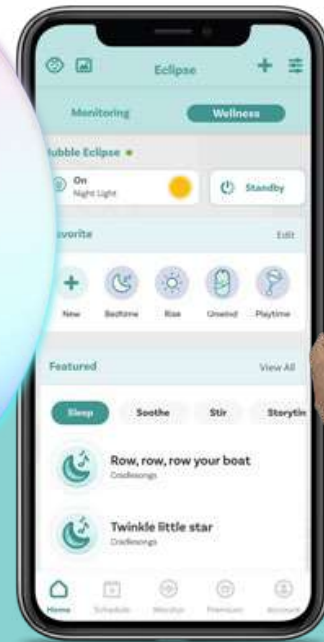

Eclipse SMART Wi-Fi AUDIO MONITOR

WITH SOUND
SOOTHER,
NIGHT LIGHT
& SPEAKER

oricom®

Powered by
hubble
connected™

4 Products
in One

Peace of mind starts here.

Sleep Trainer

Create a personalised sleep routine with the 7-colour night light and sleep trainer.

Audio Monitor

7-Colour Night Light
& Sleep Trainer

Wireless Speaker
& Sound Soother

Wi-Fi Connectivity

Soothing Sleep Tracks:
White Noise; Gentle Rain;
Forest; Lake; and more!

12

Month
Warranty

Live Streaming of
Lullabies, Nature
Sounds & Audio
Books

HubbleClub for Partners

Create a personalised sleep routine with the 7-colour night light and sleep trainer. Control soothing sounds, lullabies, and more from the HubbleClub for Partners App! Easily set and manage a time-to-rise point to help build consistency in your little one's waking habits. Eclipse also serves as an audio monitor, and sends live activity notifications to your compatible smart device. The Eclipse will help you and your baby get the sleep you need. .