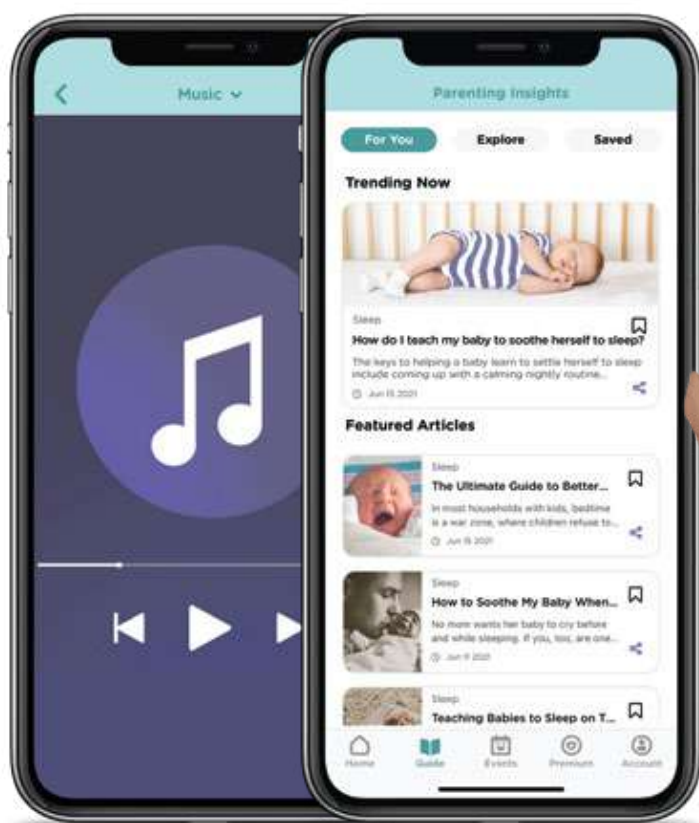

HubbleClub for Partners

Create a personalised sleep routine with the 7-colour night light and sleep trainer. Control soothing sounds, lullabies, and more from the HubbleClub for Partners App! Easily set and manage a time-to-rise point to help build consistency in your little one's waking habits. Eclipse also serves as an audio monitor, and sends live activity notifications to your compatible smart device. The Eclipse will help you and your baby get the sleep you need. .

Peace of mind starts here.

Download the HubbleClub for Partners App to play soothing sounds, lullabies and audio books.